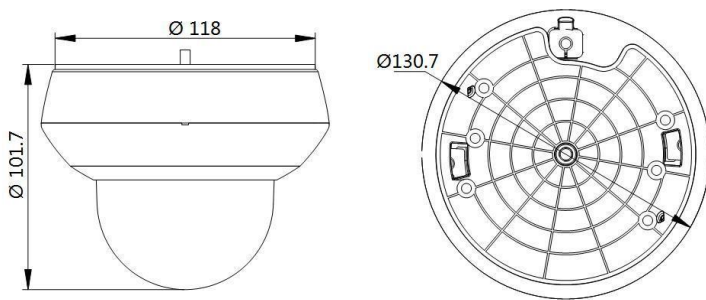

Smart Record	ANR (Automatic Network Replenishment), Dual-VCA
ROI	Main stream, sub-stream, and third stream respectively support two fixed areas.
IR	
IR Distance	66ft(20 m)
Smart IR	Support
Image	
Max. Resolution	2560 × 1440
Main Stream	50Hz: 25fps (2560 × 1440, 2048 × 1536, 1920 × 1080, 1280 × 960, 1280 × 720) 60Hz: 24fps (2560 × 1440), 30fps (2048 × 1536, 1920 × 1080, 1280 × 960, 1280 × 720)
Sub-Stream	50Hz: 25fps (704 × 576, 640 × 480, 352 × 288) 60Hz: 30fps (704 × 480, 640 × 480, 352 × 240)
Third Stream	50Hz: 25fps (1280 × 720, 704 × 576, 640 × 480, 352 × 288) 60Hz: 30fps (1280 × 720, 704 × 480, 640 × 480, 352 × 240)
Image Enhancement	3D DNR, HLC, EIS, Regional Exposure, Regional Focus
Network	
Network Storage	Built-in memory card slot, support Micro SD/SDHC/SDXC, up to 256 GB; NAS (NPS, SMB/CIFS), ANR
Protocols	IPv4/IPv6, HTTP, HTTPS, 802.1x, Qos, FTP, SMTP, UPnP, SNMP, DNS, DDNS, NTP, RTSP, RTP, TCP/IP, UDP, IGMP, ICMP, DHCP, PPPoE, Bonjour
API	Open-ended, support ONVIF, ISAPI, and CGI, support Third-Party Management Platform
Simultaneous Live View	Up to 20 channels
User/Host	Up to 32 users 3 levels: Administrator, Operator and User
Security Measures	User authentication (ID and PW), Host authentication (MAC address); HTTPS encryption; IEEE 802.1x port-based network access control; IP address filtering
Web Browser	IE 8 to 11, Chrome 31.0 to 44, Firefox 30.0 to 51
Interface	
Audio Interface	1-ch audio input and 1-ch audio output; 1 built-in microphone
Network Interface	1 RJ45 10 M/100 M Ethernet, PoE
General	
Power	12 VDC & PoE Max.: 12 W (Max. 3.9 W for IR)
Working Temperature	-20°C to 60°C (-4°F to 140°F)
Working Humidity	≤ 90%
Protection Level	IP66 Standard, IK10 Vandal Proof, TVS 4000V Lightning Protection, Surge Protection and Voltage Transient Protection
Material	Aluminum alloy, PC, PC+ABS
Dimensions	Φ 130.7 mm × 101.7 mm (Φ 5.15" × 4.00")
Weight	Approx. 0.53 kg (1.17 lb)

Dimensions

Unit:mm